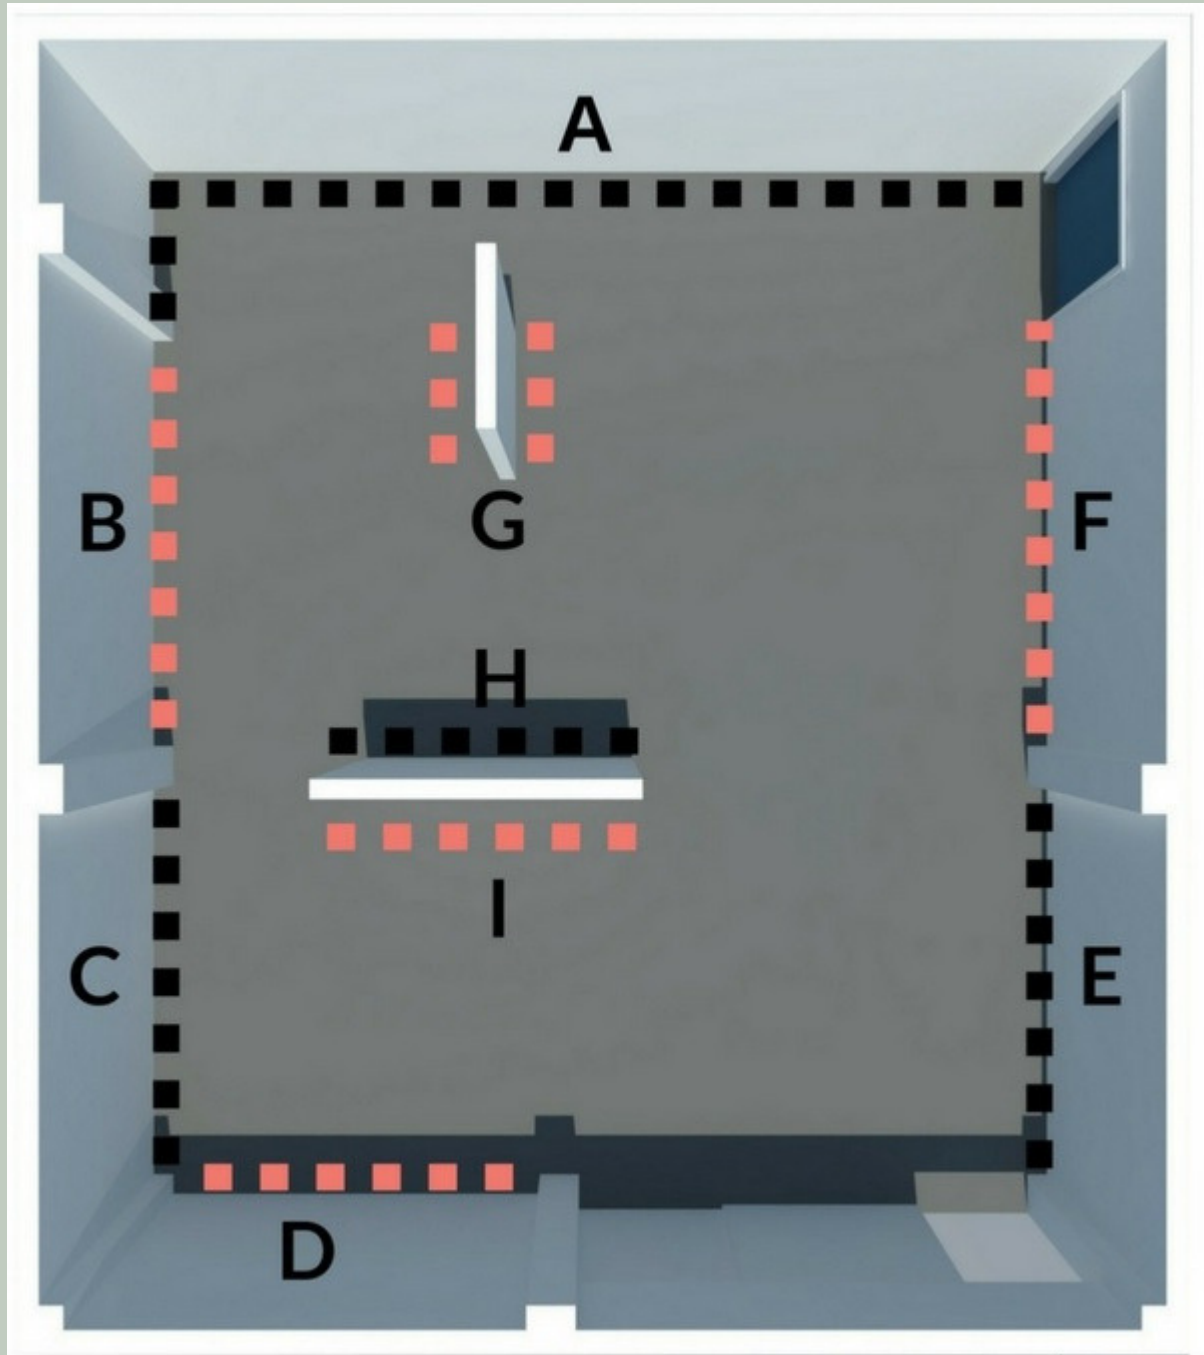

GALLERY

YOUTH CULTURAL CENTER

△ INTERNAL ENTRANCE

△ EXTERNAL ENTRANCE

SPACE	LENGTH	HEIGHT	M ²
SPACE A	13.1 m	3.3 m	43.2 m ²
SPACE B	5.2 m	3.3 m	17.2 m ²
SPACE C	5 m	3.3 m	16.5 m ²
SPACE D	4.7 m	3.3 m	15.5 m ²
SPACE E	5 m	3.3 m	16.5 m ²
SPACE F	5.3 m	3.3 m	17.5 m ²
SPACE G	2 m	3.3 m	12.5 m ²
SPACE H	3.4 m	3.3 m	11.2 m ²
SPACE I	3.4 m	3.3 m	11.2 m ²